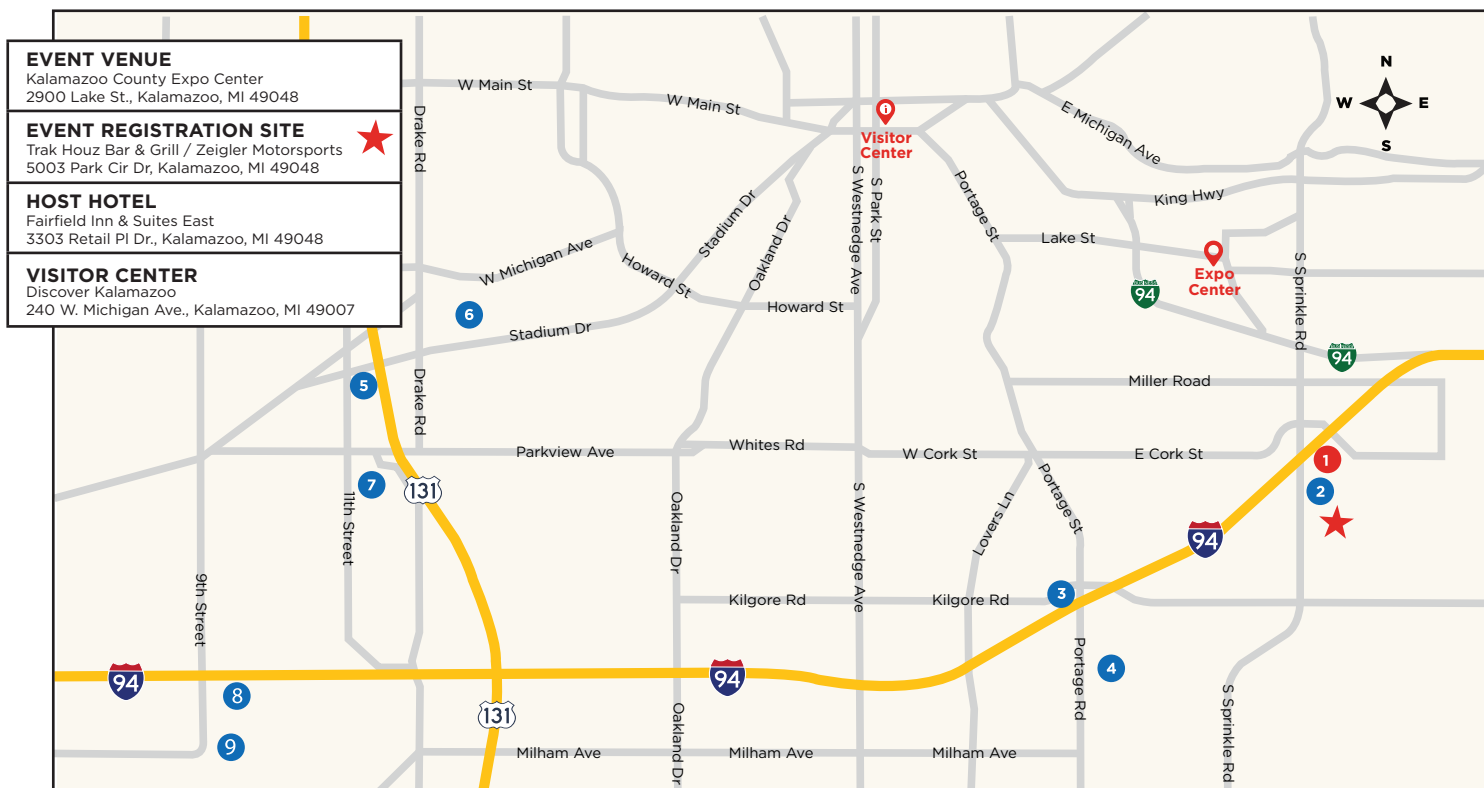

## 2025 NSRA STREET ROD NATIONALS NORTH

### Kalamazoo Accommodations Guide

#	HOTEL	ADDRESS	PHONE	RATE	DISTANCE FROM EXPO	BOOKING LINK
1	Fairfield Inn & Suites East (Host)	3303 Retail Place Dr.	269.557.0007	\$139 single \$149 double cut-off: 8.27.25	2.5 mi	<a href="#">Click here</a>
2	Candlewood Suites	3443 Retail Place Dr.	269.270.3203	\$129 single \$139 double cut-off: 8.27.25	2.5 mi	<a href="#">Click here</a>
3	Comfort Inn East	1550 E. Kilgore Rd.	269.344.7774	\$129 - \$149 cut-off: TBD	4.2 mi	
4	Hampton Inn Kalamazoo	2610 Airview Blvd.	269.343.0400	\$139 - \$149 cut-off: 8.22.25	4.4 mi	
5	Best Western Plus & Suites	2575 S 11th St	269.350.5522	\$113 single \$128 double cut-off: 8.18.25	6.7 mi	<a href="#">Click here</a>
6	Red Roof Inn West	5425 W Michigan Ave	269.375.7400	\$90 single \$110 double cut-off: 9.16.25	6.7 mi	
7	Delta Hotels Kalamazoo Conference Center	2747 S 11th St	269.375.6000	\$145 single or double cut-off: 8.17.25	6.8	<a href="#">Click here</a>
8	TownePlace Suites by Marriott Kalamazoo	5863 S. 9th St.	269.353.1500	\$149 single or double cut-off: 8.29.25	9.3 mi	
9	Sleep Inn & Suites	5597 S. 9th St.	269.353.3200	\$95 single \$100 double cut-off: 9.01.25	9.8 mi	