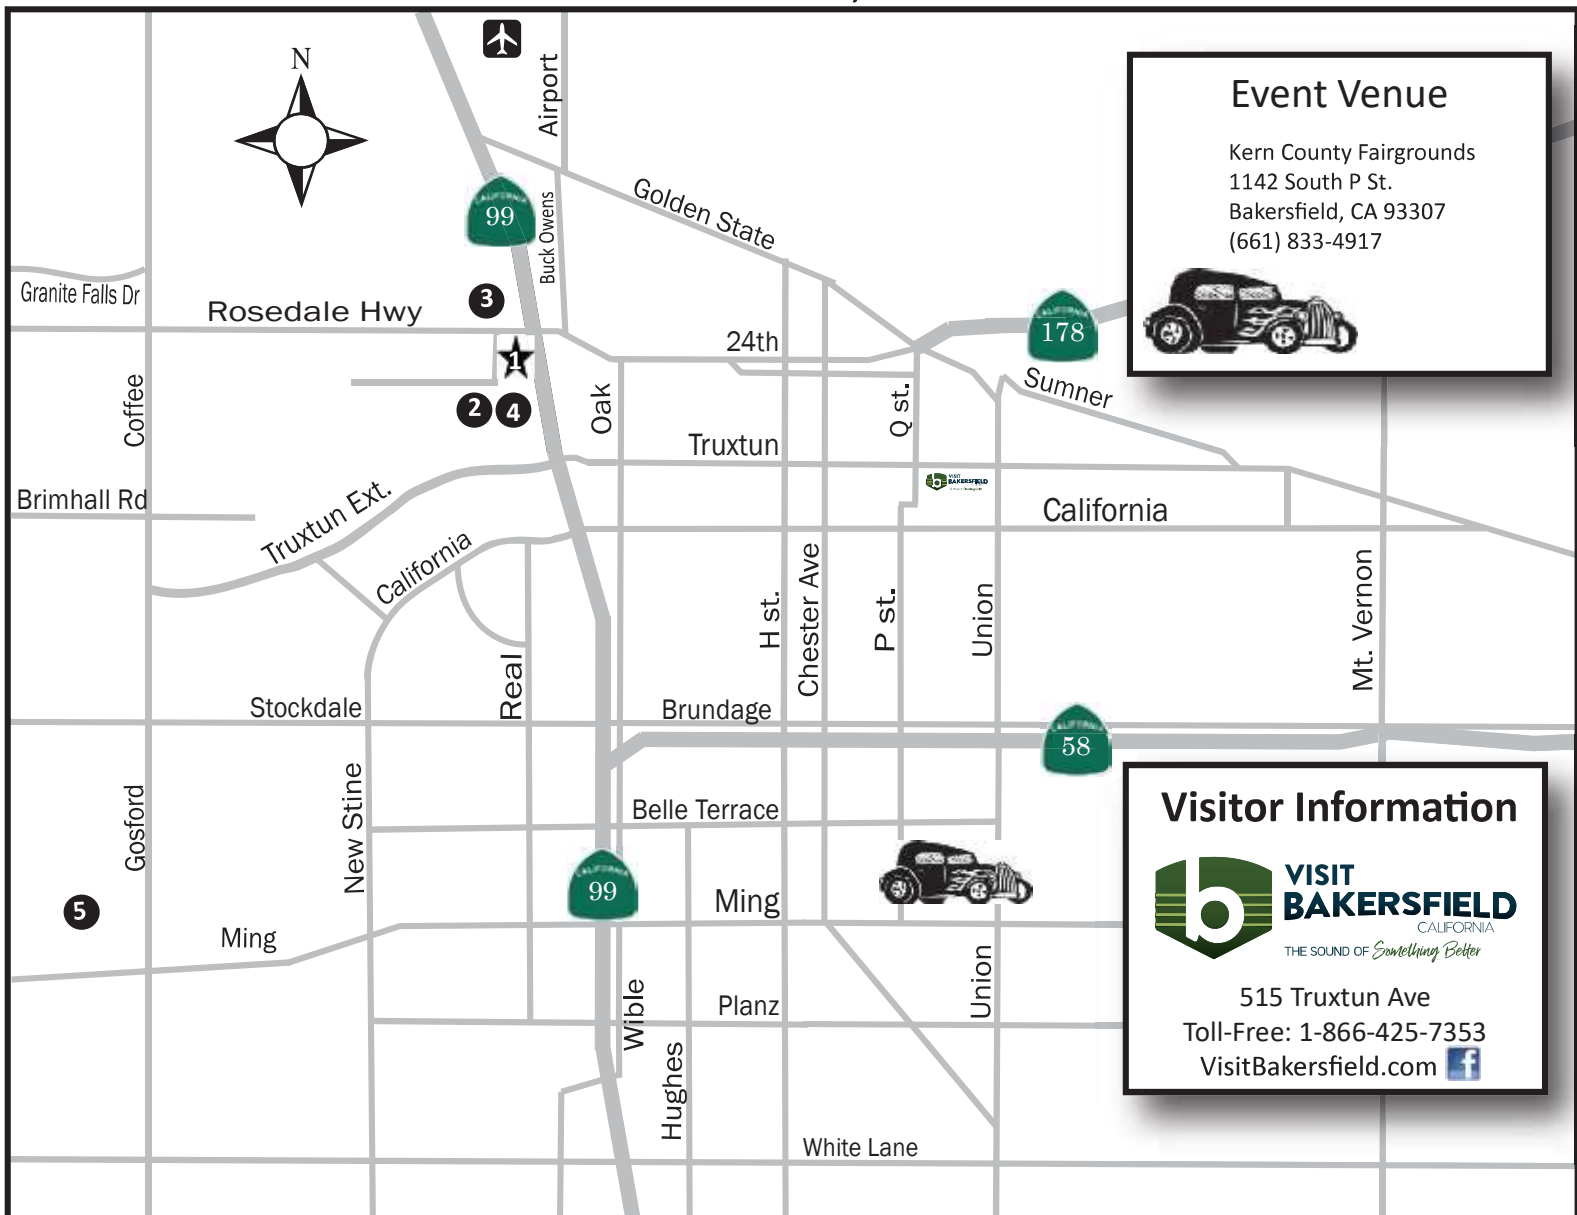

2025 NSRA WESTERN STREET ROD NATIONALS

Hotel Map Bakersfield, CA

Hotel	Address	Phone Number	Rate
1. Doubletree Hotel (Host)	3100 Camino Del Rio Court	(661) 323-7111	\$139
2. Courtyard by Marriott	3601 Marriott Dr	(661) 324-6660	\$119
3. Fairfield Inn & Suites by Marriott	3540 Rosedale Hwy	(661) 326-1111	\$134
4. Hourglass Hotel	2400 Camino Del Rio Ct	(661) 479-5700	\$119 to \$167
5. Homewood Suites by Hilton	1505 Mill Rock Way	(661) 664-0400	\$139 to \$149