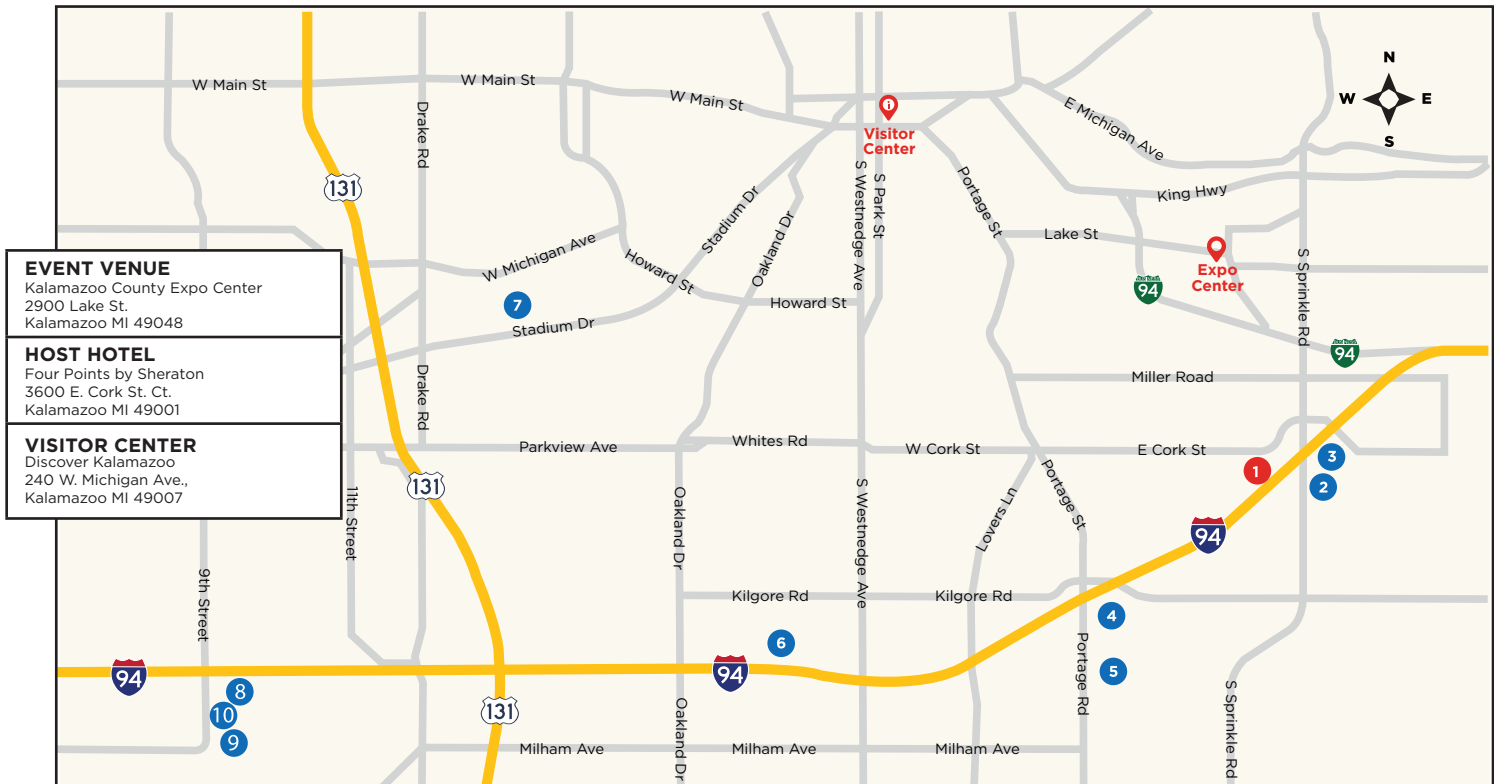

Discover! KALAMAZOO®

2024 NSRA STREET ROD NATIONALS NORTH

Kalamazoo Accommodations Guide

#	HOTEL	ADDRESS	PHONE	RATE	DISTANCE FROM EXPO	BOOKING LINK
1	Four Points by Sheraton (Host)	3600 E. Cork St. Ct.	269.385.3922	\$149 cut-off: 8/16/24	2 mi	
2	Candlewood Suites	3443 Retail Place Dr.	269.270.3203	\$129 single \$139 double cut-off: 8/30/24	2.5 mi	Click here
3	Fairfield Inn & Suites East	3303 Retail Place Dr.	269.557.0007	\$139 single \$149 double cut-off: 8/30/24	2.5 mi	Click here
4	Country Inn & Suites by Radisson	1912 E. Kilgore Rd.	269.382.2303	\$139 cut-off: 8/28/24	4.1 mi	Click here
5	Hampton Inn Kalamazoo	2610 Airview Blvd.	269.343.0400	\$129 - \$149 cut-off: 8/23/24	4.4 mi	Click here
6	SpringHill Suites by Marriott Kalamazoo Portage	850 Trade Centre Way	269.238.3254	\$149 single \$169 double cut-off: 8/21/24	6 mi	Click here
7	Staybridge Suites	2001 Seneca Ln.	269.372.8000	\$149 single \$179 double \$234 suite cut-off: 8/9/24	6.5 mi	Click here
8	Fairfield Inn by Marriott Kalamazoo West	6420 Cracker Barrel Blvd.	269.353.6400	\$123 single or double \$130 suite cut-off: 6/1/24	10 mi	Click here
9	TownePlace Suites by Marriott Kalamazoo	5863 S. 9th St.	269.353.1500	\$149 single or double cut-off: 8/28/24	10 mi	Click here
10	Sleep Inn & Suites	5597 S. 9th St.	269.353.3200	\$95 single \$100 double cut-off: 9/6/24	10 mi	

PLEASE NOTE: The number preceding the hotel name coincides with the hotel location on the map. Please identify yourself as a NSRA Street Rod Nationals North participant when making your hotel reservation. **Make your reservations early! Published rates are based upon availability and may not be available after the cut-off dates listed above. Rates do not include local and state taxes (total of 11%). If you have questions, please contact: Ashley Peruchietti at 269-488-0054 or email aperuchietti@discoverkalamazoo.com.**