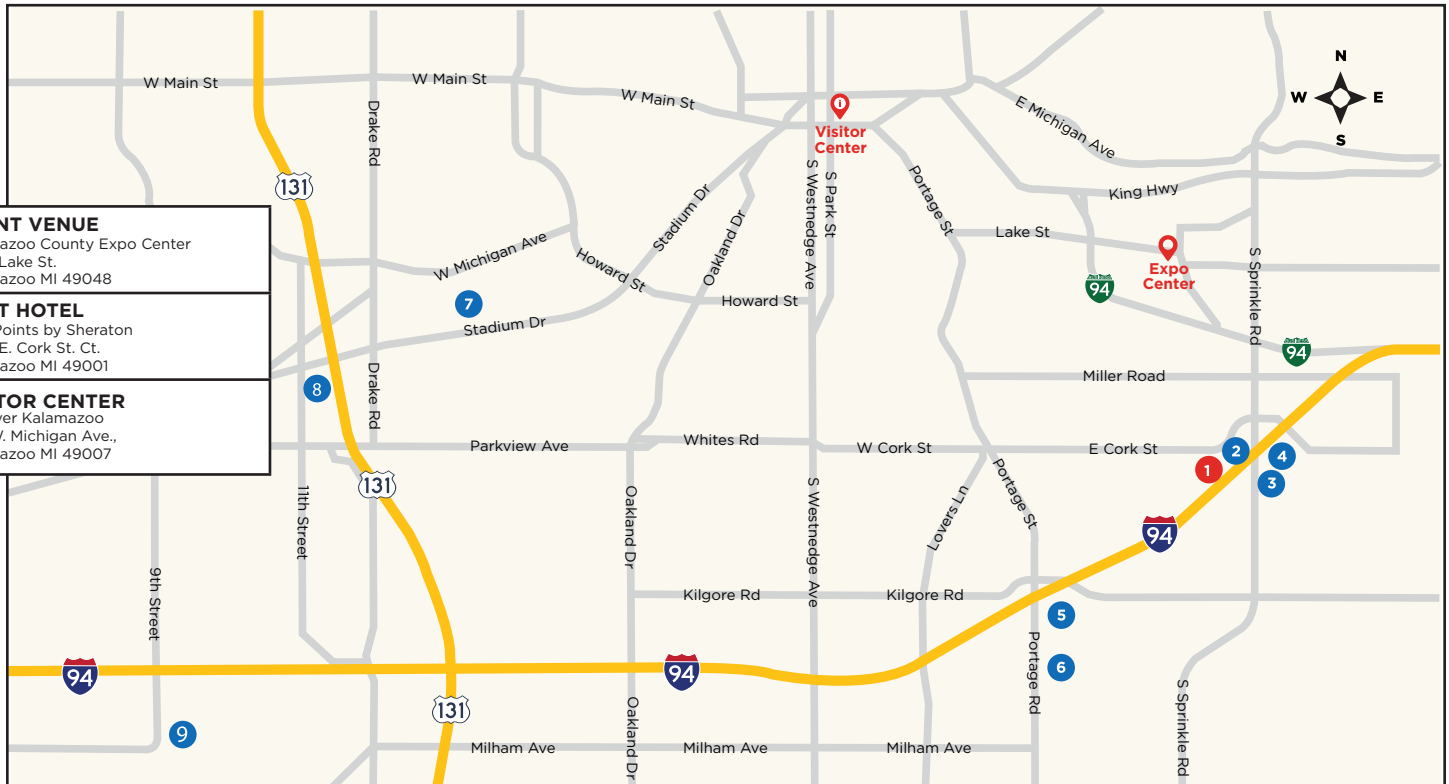

Discover! **KALAMAZOO**<sup>®</sup>  
**2023 NSRA STREET ROD NATIONALS NORTH**  
 Kalamazoo Accommodations Guide

**EVENT VENUE**  
 Kalamazoo County Expo Center  
 2900 Lake St.  
 Kalamazoo MI 49048

**HOST HOTEL**  
 Four Points by Sheraton  
 3600 E. Cork St. Ct.  
 Kalamazoo MI 49001

**VISITOR CENTER**  
 Discover Kalamazoo  
 240 W. Michigan Ave.,  
 Kalamazoo MI 49007

#	HOTEL	ADDRESS	PHONE	RATE	DISTANCE FROM EXPO
1	Four Points by Sheraton (Host)	3600 E. Cork St. Ct.	269.385.3922	\$136 cut-off: 8/4/23	2 mi
2	Holiday Inn Express & Suites East	3630 E. Cork St.	269.373.0770	\$140 cut-off: 8/16/23	2 mi
3	Candlewood Suites	3443 Retail Place Dr.	269.270.3203	\$139 cut-off: 8/16/23	2.5 mi
4	Fairfield Inn & Suites East	3303 Retail Place Dr.	269.557.0007	\$149 cut-off: 8/16/23	2.5 mi
5	Country Inn & Suites by Radisson	1912 E. Kilgore Rd.	269.382.2303	\$159 - \$169 cut-off: 8/8/23	4.1 mi
6	Hampton Inn Kalamazoo	2610 Airview Blvd.	269.343.0400	\$119 no cut-off date	4.4 mi
7	Staybridge Suites	2001 Seneca Ln.	269.372.8000	\$159 - \$234 cut-off: 8/10/23	6.5 mi
8	Best Western Plus Kalamazoo Suites	2575 S. 11th St.	269.350.5522	\$159.99 - \$179.99 cut-off: 8/1/23	7.3 mi
9	TownePlace Suites by Marriott Kalamazoo	5863 S. 9th St.	269.353.1500	\$129 cut-off: 8/8/23	10 mi

**PLEASE NOTE:** The number preceding the hotel name coincides with the hotel location on the map. Please identify yourself as a NSRA Street Rod Nationals North participant when making your hotel reservation. **Make your reservations early! Published rates are based upon availability and may not be available after the cut-off dates listed above. Rates do not include local and state taxes (total of 11%).**