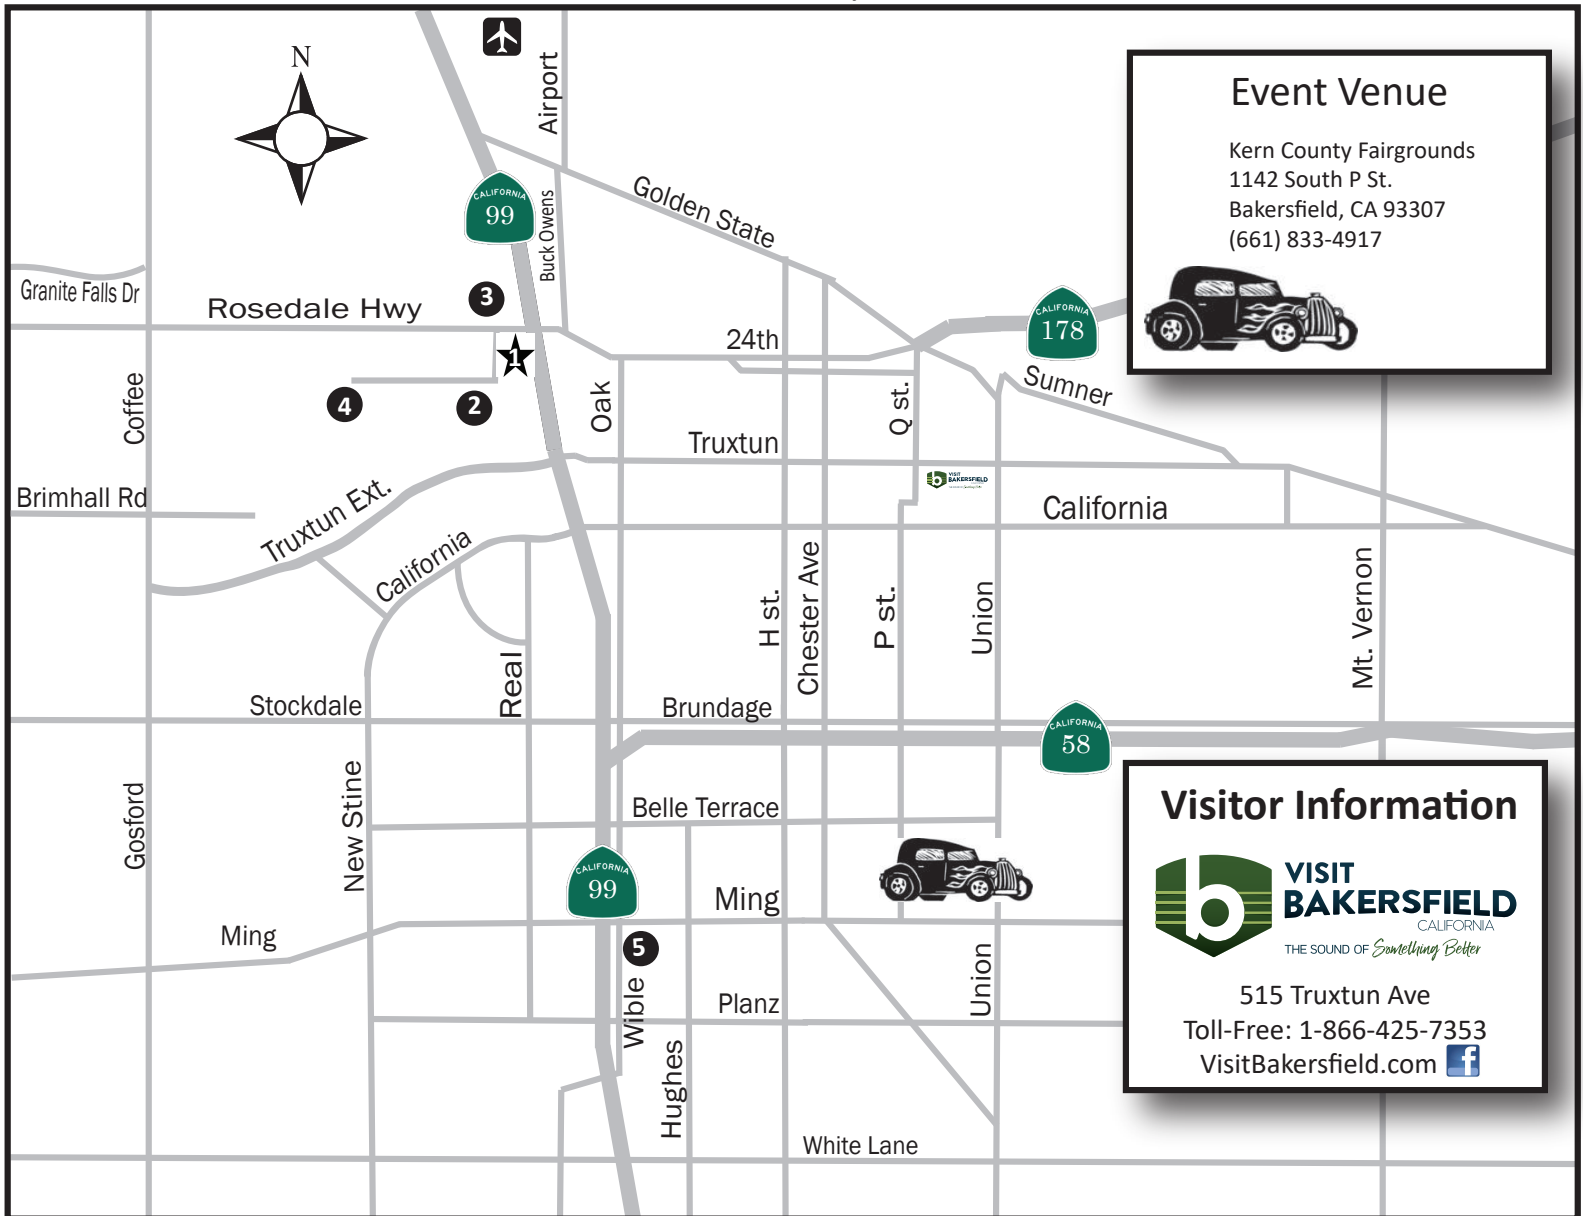

2022 NSRA WESTERN STREET ROD NATIONALS

Hotel Map Bakersfield, CA

Event Venue

Kern County Fairgrounds
1142 South P St.
Bakersfield, CA 93307
(661) 833-4917

Visitor Information

VISIT BAKERSFIELD
CALIFORNIA
THE SOUND OF *Something Better*

515 Truxtun Ave
Toll-Free: 1-866-425-7353
VisitBakersfield.com

| Hotel | Address | Phone Number | Rate |
|--|----------------------------------|-----------------------|--------------------------------------|
| 1. Doubletree Hotel (Host) | 3100 Camino Del Rio Court | (661) 323-7111 | \$129 |
| 2. Courtyard by Marriott | 3601 Marriott Dr | (661) 324-6660 | \$109 |
| 3. Fairfield Inn & Suites by Marriott | 3540 Rosedale Hwy | (661) 326-1111 | \$119 cut-off date 4/14/22 |
| 4. Holiday Inn & Suites Bakersfield | 3927 Marriott Dr | (661) 377-8000 | \$134 |
| 5. Country Inn & Suites Bakersfield | 2310 Wible Rd | (661) 412-0813 | \$129 |