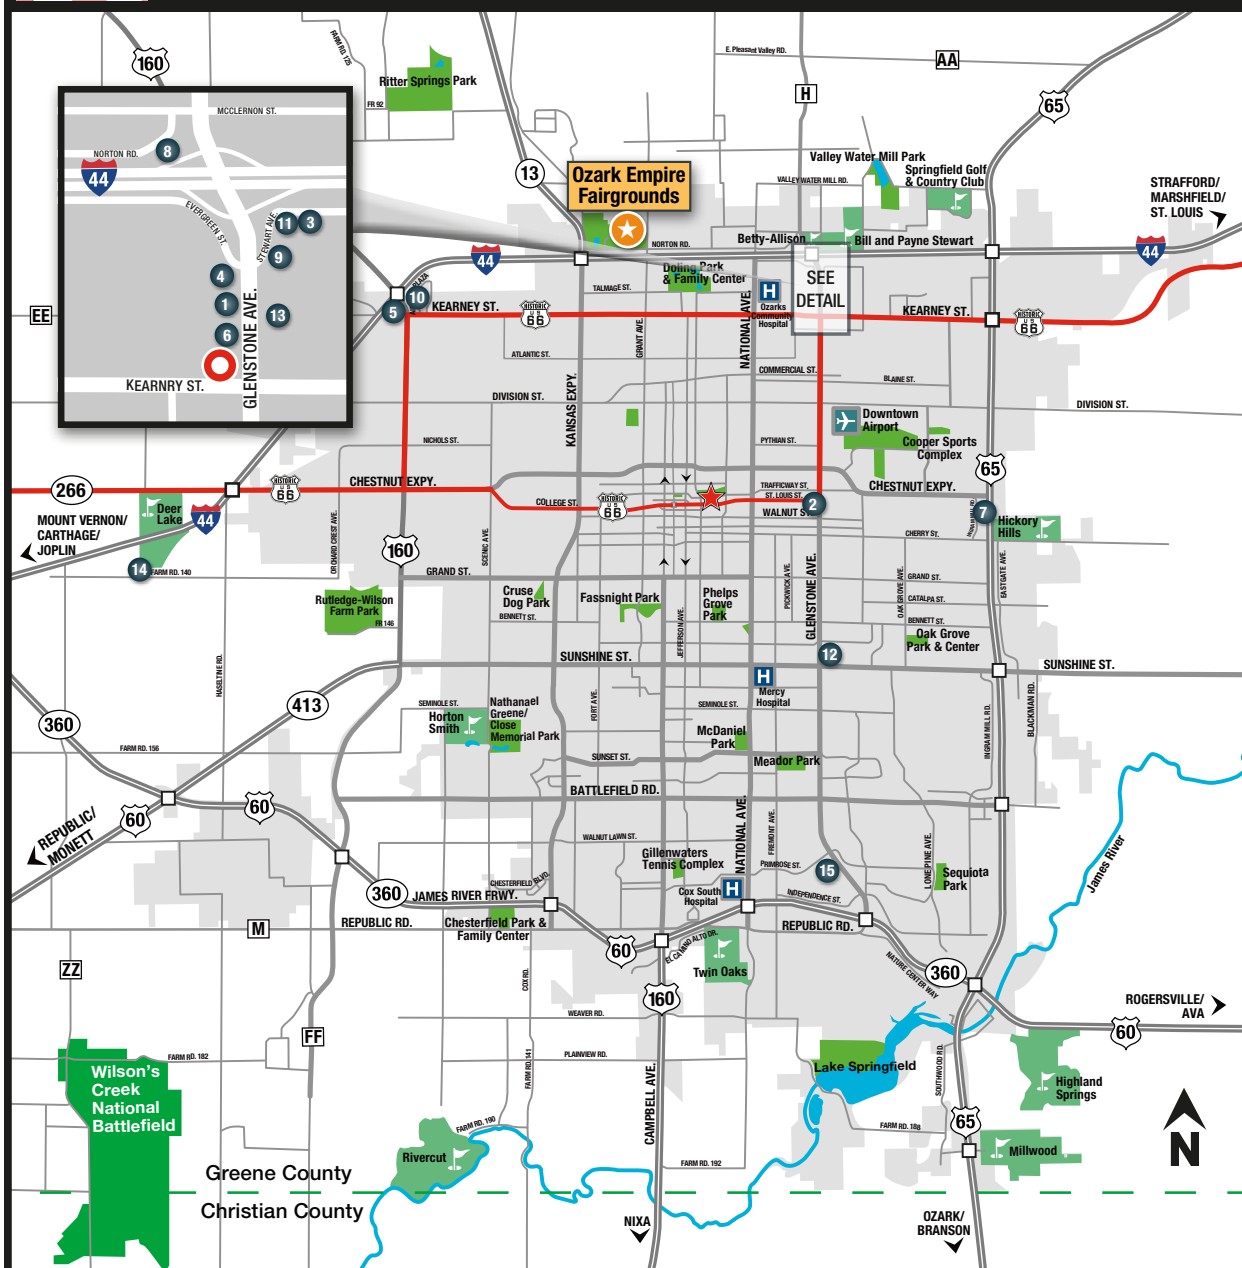

# 2022 MID-AMERICA STREET ROD NATIONALS

May 27-29, 2022 • Springfield, Missouri

-  Park
-  Hospital
-  Visitor Information Center
-  Golf Course
-  Airport
-  Historic Route 66

**Show Location**  
 Ozark Empire Fairgrounds  
 3001 N. Grant Ave. 417-833-2660