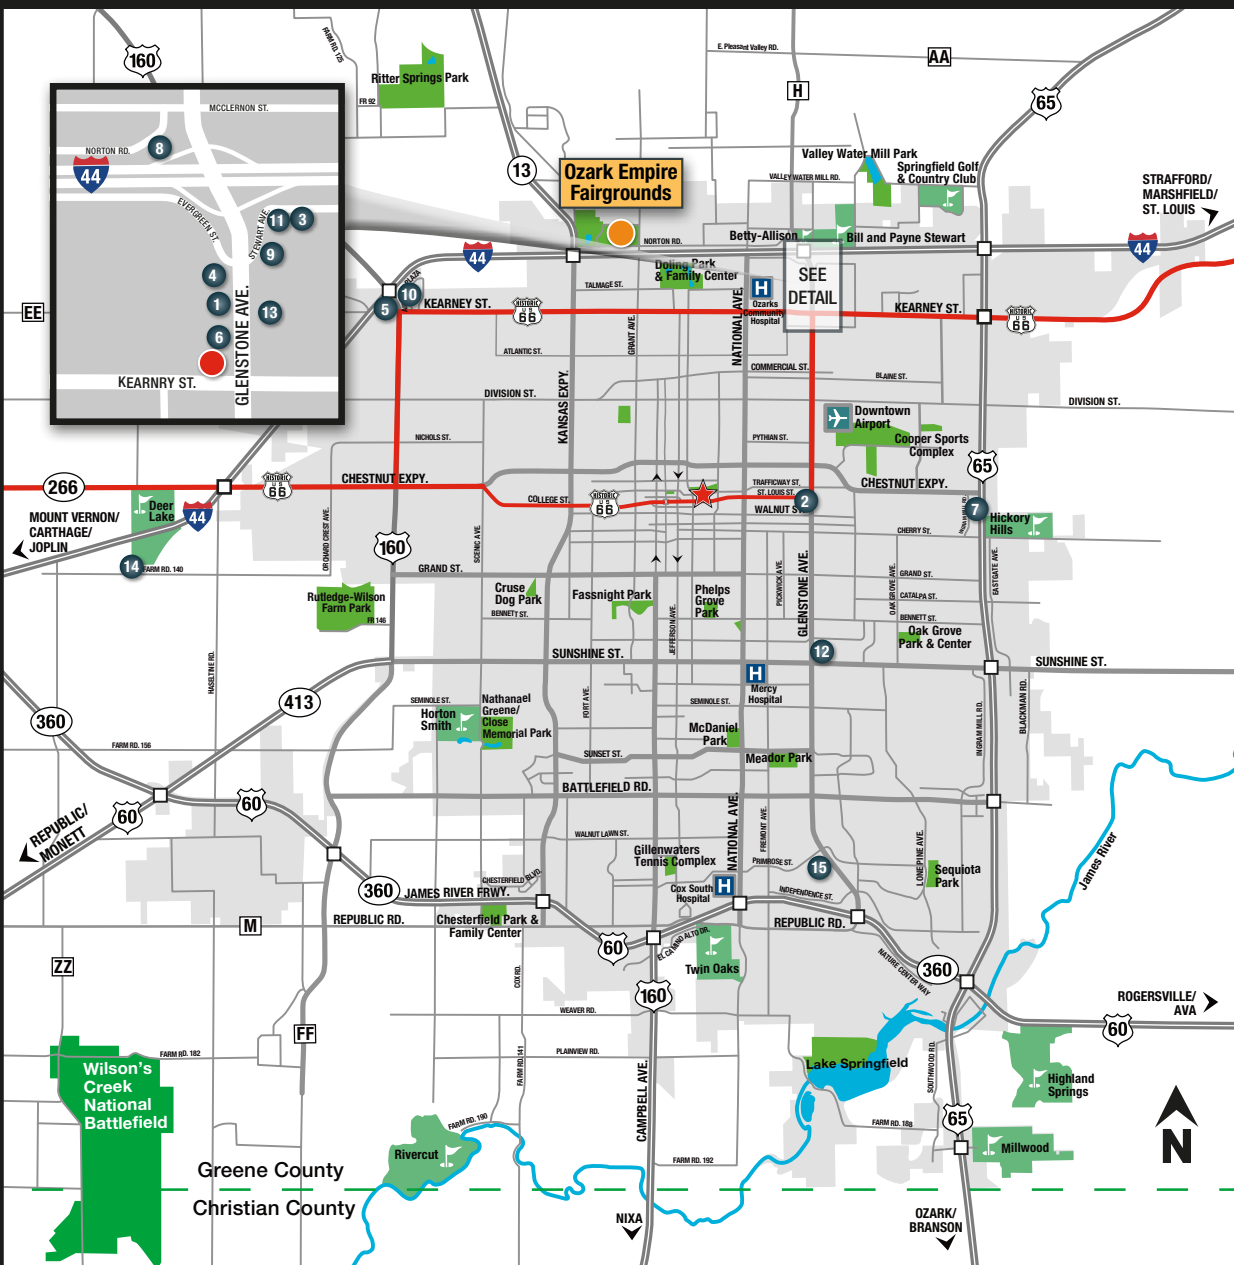

2021 MID-AMERICA STREET ROD NATIONALS

May 28-30, 2021 • Springfield, Missouri

- Park
- Hospital
- Visitor Information Center
- Golf Course
- Airport
- Historic Route 66

Show Location
Ozark Empire Fairgrounds
 3001 N. Grant Ave. 417-833-2660

Accommodations*

Headquarter Hotel & Event Registration
Doubletree by Hilton Springfield
 2431 N. Glenstone Ave
 417-831-3131 – \$119.00

- | | |
|--|---|
| 1. Best Western Coach House Inn
2535 N. Glenstone Ave.
417-862-0701 - \$109.99 | 9. Holiday Inn Hotel & Suites
2720 N. Glenstone Ave.
417-865-8600 - \$107.00 |
| 2. Best Western Route 66 Rail Haven
203 S. Glenstone Ave.
417-866-1963 - \$104.99 | 10. La Quinta Inn & Suites Airport Plaza
2445 N. Airport Plaza Ave.
417-447-4466 - \$114.00 |
| 3. Candlewood Suites I-44
1920 E. Kerr St.
417-866-4242 - \$114.00 and up | 11. Lampighter Inn & Suites North
2820 N. Glenstone Ave.
417-869-3900 - \$94.99 |
| 4. Comfort Inn & Suites I-44
2815 N. Glenstone Ave.
417-869-8246 - \$109.00 and up | 12. Lampighter Inn & Suites South
1772 S. Glenstone Ave.
417-882-1113 - \$89.99 |
| 5. Courtyard by Marriott Springfield Airport
3527 W. Kearney St.
417-869-6700 - \$118.00 | 13. Oasis Hotel & Convention Center
2546 N. Glenstone Ave.
417-866-5253 - \$118.00 |
| 6. Fairfield Inn & Suites
2455 N. Glenstone Ave.
417-833-9599 - \$124.00 | 14. Springfield/Route 66 KOA Campgrounds
5775 W. Farm Road 140
417-831-3645 |
| 7. Greenstay Hotel & Suites
222 N. Ingram Mill Rd.
417-863-1440 - \$104.99 | 15. Ozark Highlands RV Park
3731 S. Glenstone Ave.
417-881-0066 |
| 8. Holiday Inn Express & Suites North
3050 N. Kentwood Ave.
417-708-4699 - \$122.00 | |

*Rates based on availability and hotel cut-off.

Please mention
**NSRA Mid-America
 Street Rod Nationals**
 to receive the
 event rate.

FREE
 visitor packet
Springfield CVB
 800-678-8767 or
 417-881-5300