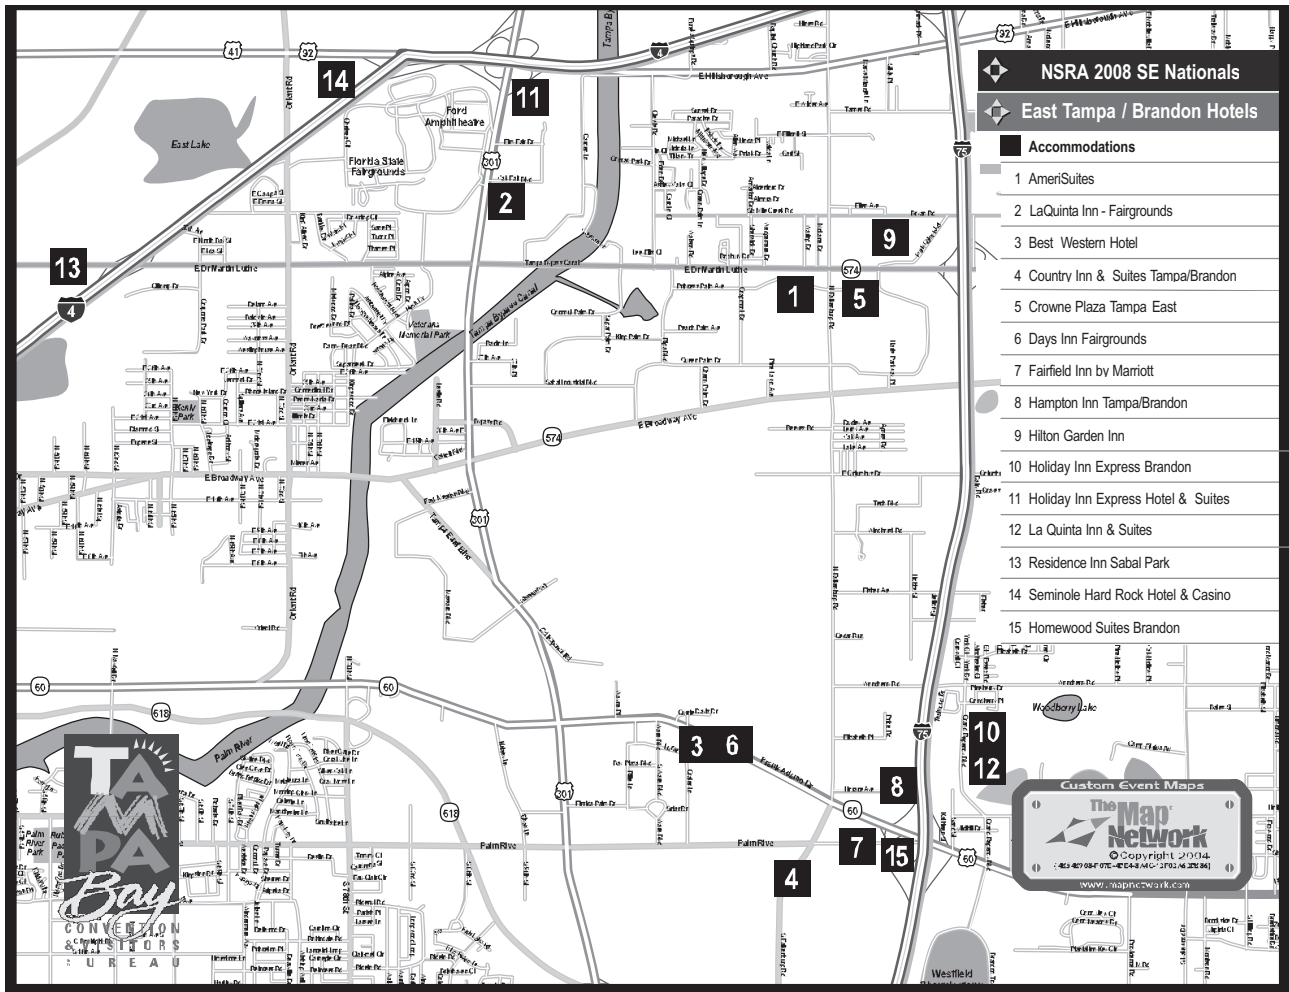

# 2008 NSRA SOUTHEAST NATIONALS

## Tampa Accommodations Guide

### Area Code 813

- |   |   |   |
|---|---|---|
| <b>1 AmeriSuites</b><br>10007 Princess Palm Avenue<br>813-622-8557                    | <b>6 Days Inn Fairgrounds</b><br>9942 Adamo Drive<br>813-623-5121                     | <b>11 Holiday Inn Express Hotel/Suites-Fairgrounds</b><br>8610 Elm Fair Blvd.<br>813-490-1000 |
| <b>2 LaQuinta Inn - Fairgrounds</b><br>4800 N. US Hwy 301 North<br>813 - 626-0885     | <b>7 Fairfield Inn by Marriott</b><br>10150 Palm River Road<br>813-661-9719           | <b>12 LaQuinta Inn &amp; Suites - Brandon</b><br>310 Grand Regency Blvd.<br>813-643-0574      |
| <b>3 Best Western Hotel</b><br>9331 Adamo Drive, Brandon<br>813-621-5555              | <b>8 Hampton Inn Tampa</b><br>10110 Horace Ave, Tampa<br>813-661-8888                 | <b>13 Residence Inn Sabal Park</b><br>9719 Princess Palm Avenue<br>813-627-8855               |
| <b>4 Country Inn &amp; Suites</b><br>Faulkenburg & Palm River Road<br>813-623-5121    | <b>9 Hilton Garden inn - East Tampa</b><br>10309 Highland Manor Drive<br>813-769-4190 | <b>14 Seminole Hard Rock Hotel &amp; Casino</b><br>5223 N. Orient Road<br>813-627-7670        |
| <b>5 Crown Plaza Tampa - HOST HOTEL</b><br>10221 Princess Palm Avenue<br>813-623-6363 | <b>10 Holiday Inn Express Brandon</b><br>510 Grand Regency Blvd.<br>813-643-3800      | <b>15 Homewood Suites Brandon</b><br>10240 Palm River Road<br>813-685-7099                    |