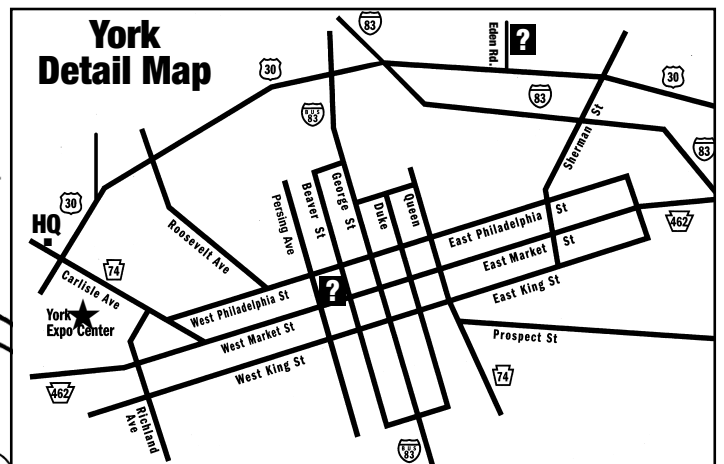

Mileage range from the city of York	0-10: Emigsville, Hallam, Jacobus, Loganville, Manchester, Red Lion, Thomasville
	11-20: Abbottstown, Columbia, East Berlin, Glen Rock, Hanover, Lewisberry, Mountville, New Cumberland, Railroad, Wellsville
	21-30: Airville, Delta, Dillsburg, Etters, Fawn Grove, Gettysburg, Harrisburg