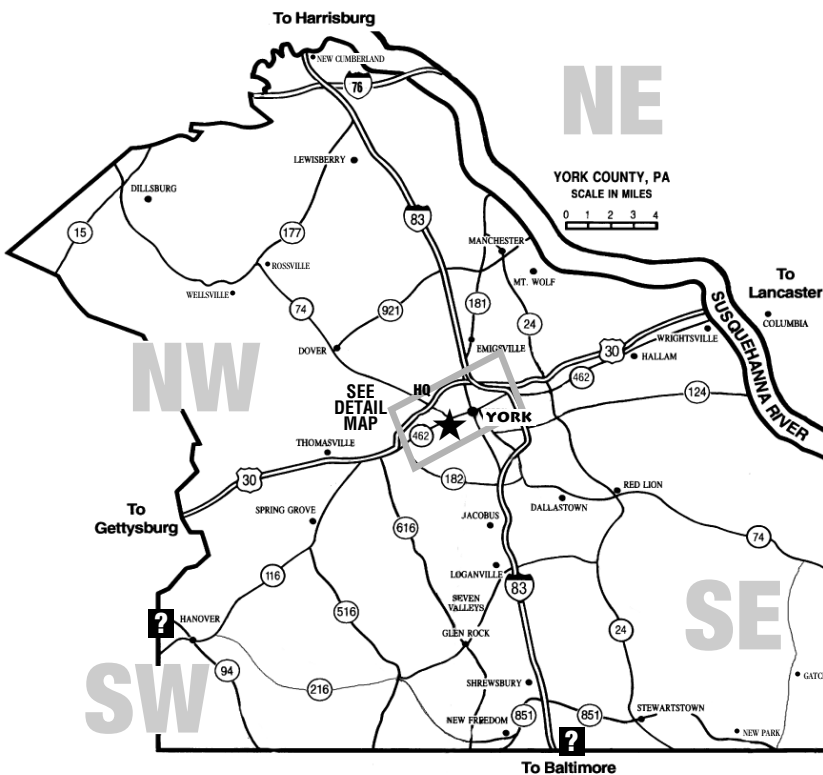

Mileage range from the city of York	0-10: Emigsville, Hallam, Jacobus, Loganville, Manchester, Red Lion, Thomasville
	11-20: Abbottstown, Columbia, East Berlin, Glen Rock, Hanover, Lewisberry, Mountville, New Cumberland, Railroad, Wellsville
	21-30: Airville, Delta, Dillsburg, Etters, Fawn Grove, Gettysburg, Harrisburg